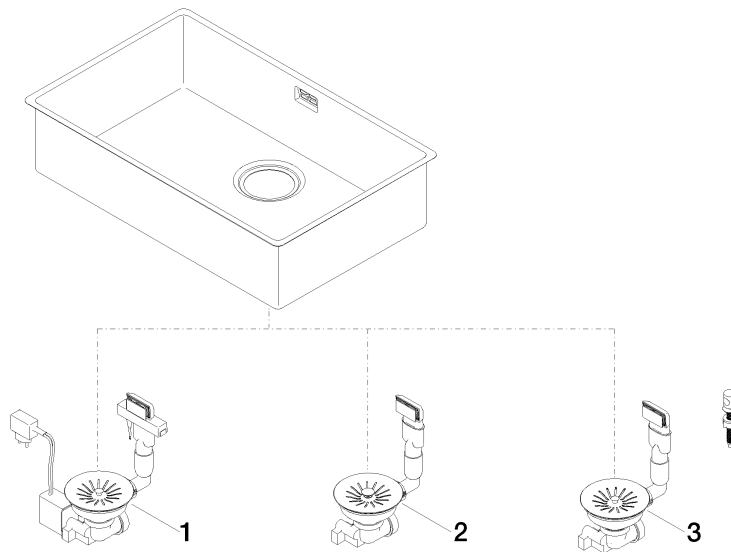

Single sink - Stainless Steel

38 650 003

- under-mounted
- 650 x 400 mm
- sink depth 175 mm
- suitable for base units 800 mm
- radius 12 mm

Drain and overflow set not included in the scope of supply. See Required miscellaneous.

Drain and overflow set not included in the scope of supply. See Required miscellaneous.

Required miscellaneous

Pop-up waste and overflow with electronic control - Stainless Steel 10 410 003-85
 • 3½" electronic drain valve (TouchFlow)

Required miscellaneous

Pop-up waste and overflow closable by hand - Stainless Steel 10 400 003-85
 • 3½" drain valve closable by hand

Required miscellaneous

Pop-up waste and overflow with knob - Stainless Steel 10 405 003-85
 • 3½" strainer waste valve

Single sink - Stainless Steel

38 650 003

Single sink - Stainless Steel

38 650 003

Spare parts list

No.	Item Number	Name	Quantity used	Delivery time
1	10 410 003-85	Pop-up waste and overflow with electronic control - Stainless Steel	1	2
2	10 400 003-85	Pop-up waste and overflow closable by hand - Stainless Steel	1	2
3	10 405 003-85	Pop-up waste and overflow with knob - Stainless Steel	1	2